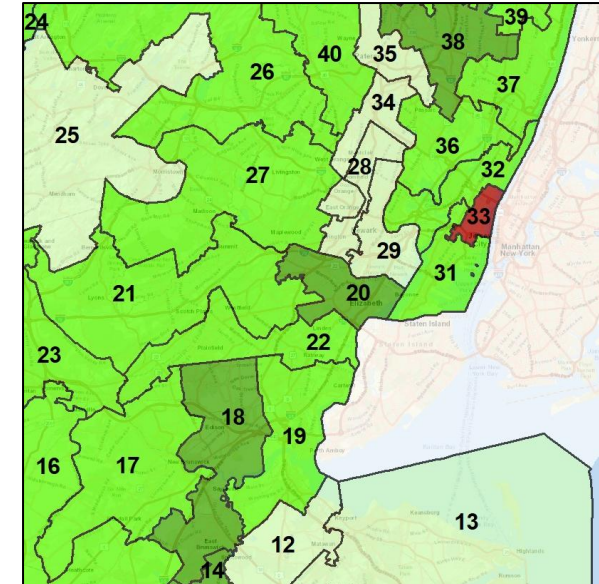

Population Change by Legislative District

Source:
2018 ACS 5-Year Estimates
2010 Decennial Census

Net POC Growth by Legislative District

Source:
2018 ACS 5-Year Estimates
2010 Decennial Census