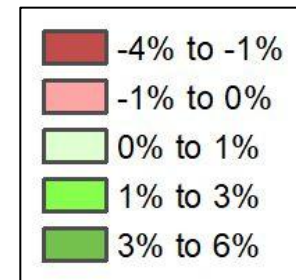

Population Change by Legislative District

Source:
2018 ACS 5-Year Estimates
2010 Decennial Census

Net POC Growth by Legislative District

Source:
2018 ACS 5-Year Estimates
2010 Decennial Census