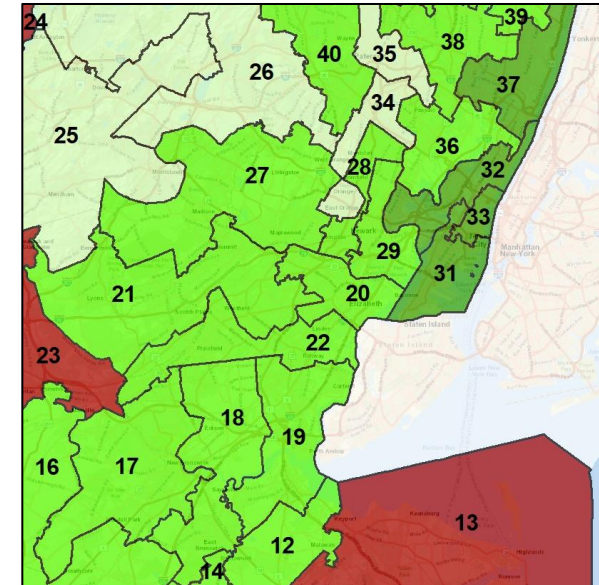

Population Change by Legislative District

Source:
2018 ACS 5-Year Estimates
2010 Decennial Census

Net POC Growth by Legislative District

Source:
2018 ACS 5-Year Estimates
2010 Decennial Census