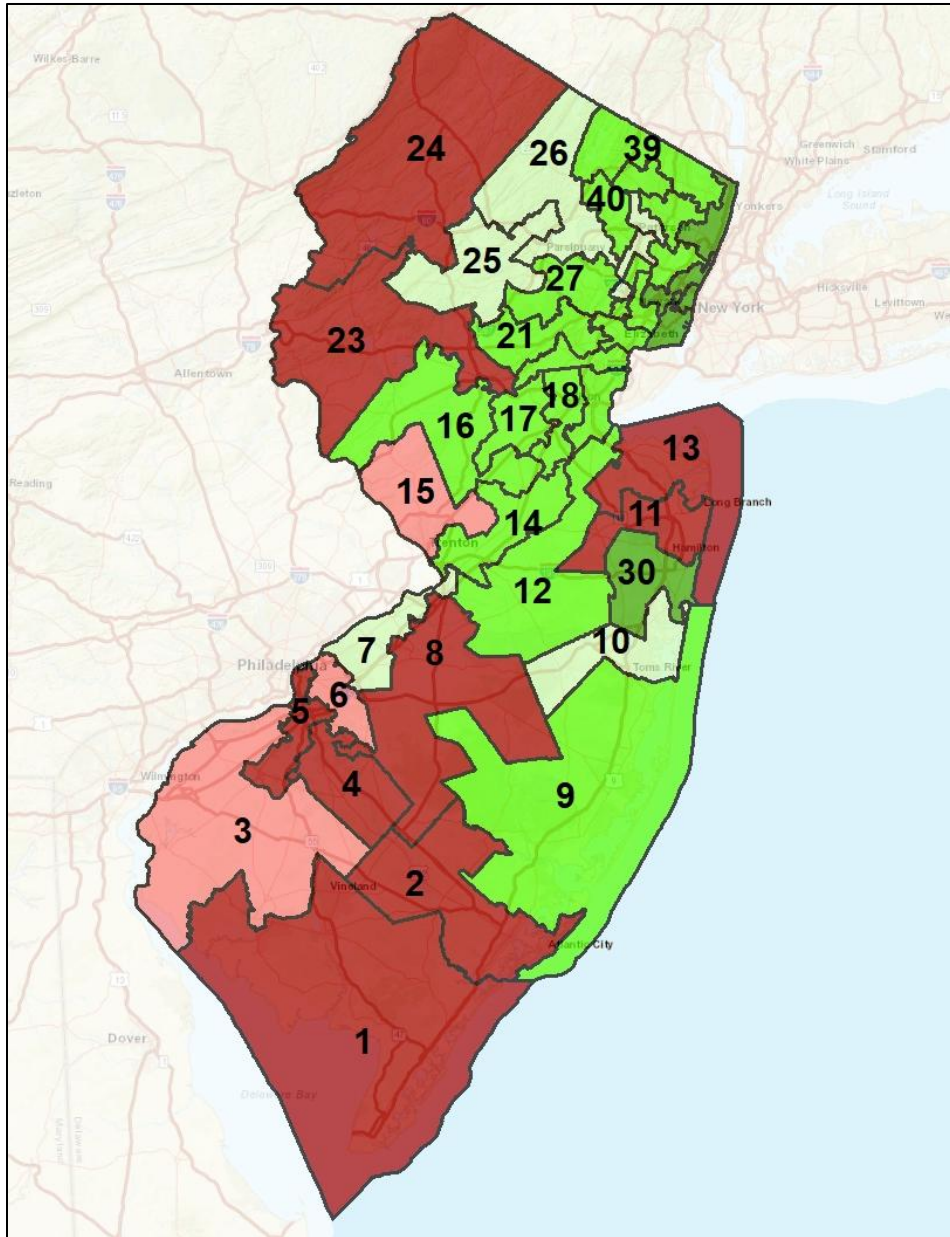

Population Change by Legislative District

Source:
2018 ACS 5-Year Estimates
2010 Decennial Census

Net POC Growth by Legislative District

Source:
2018 ACS 5-Year Estimates
2010 Decennial Census